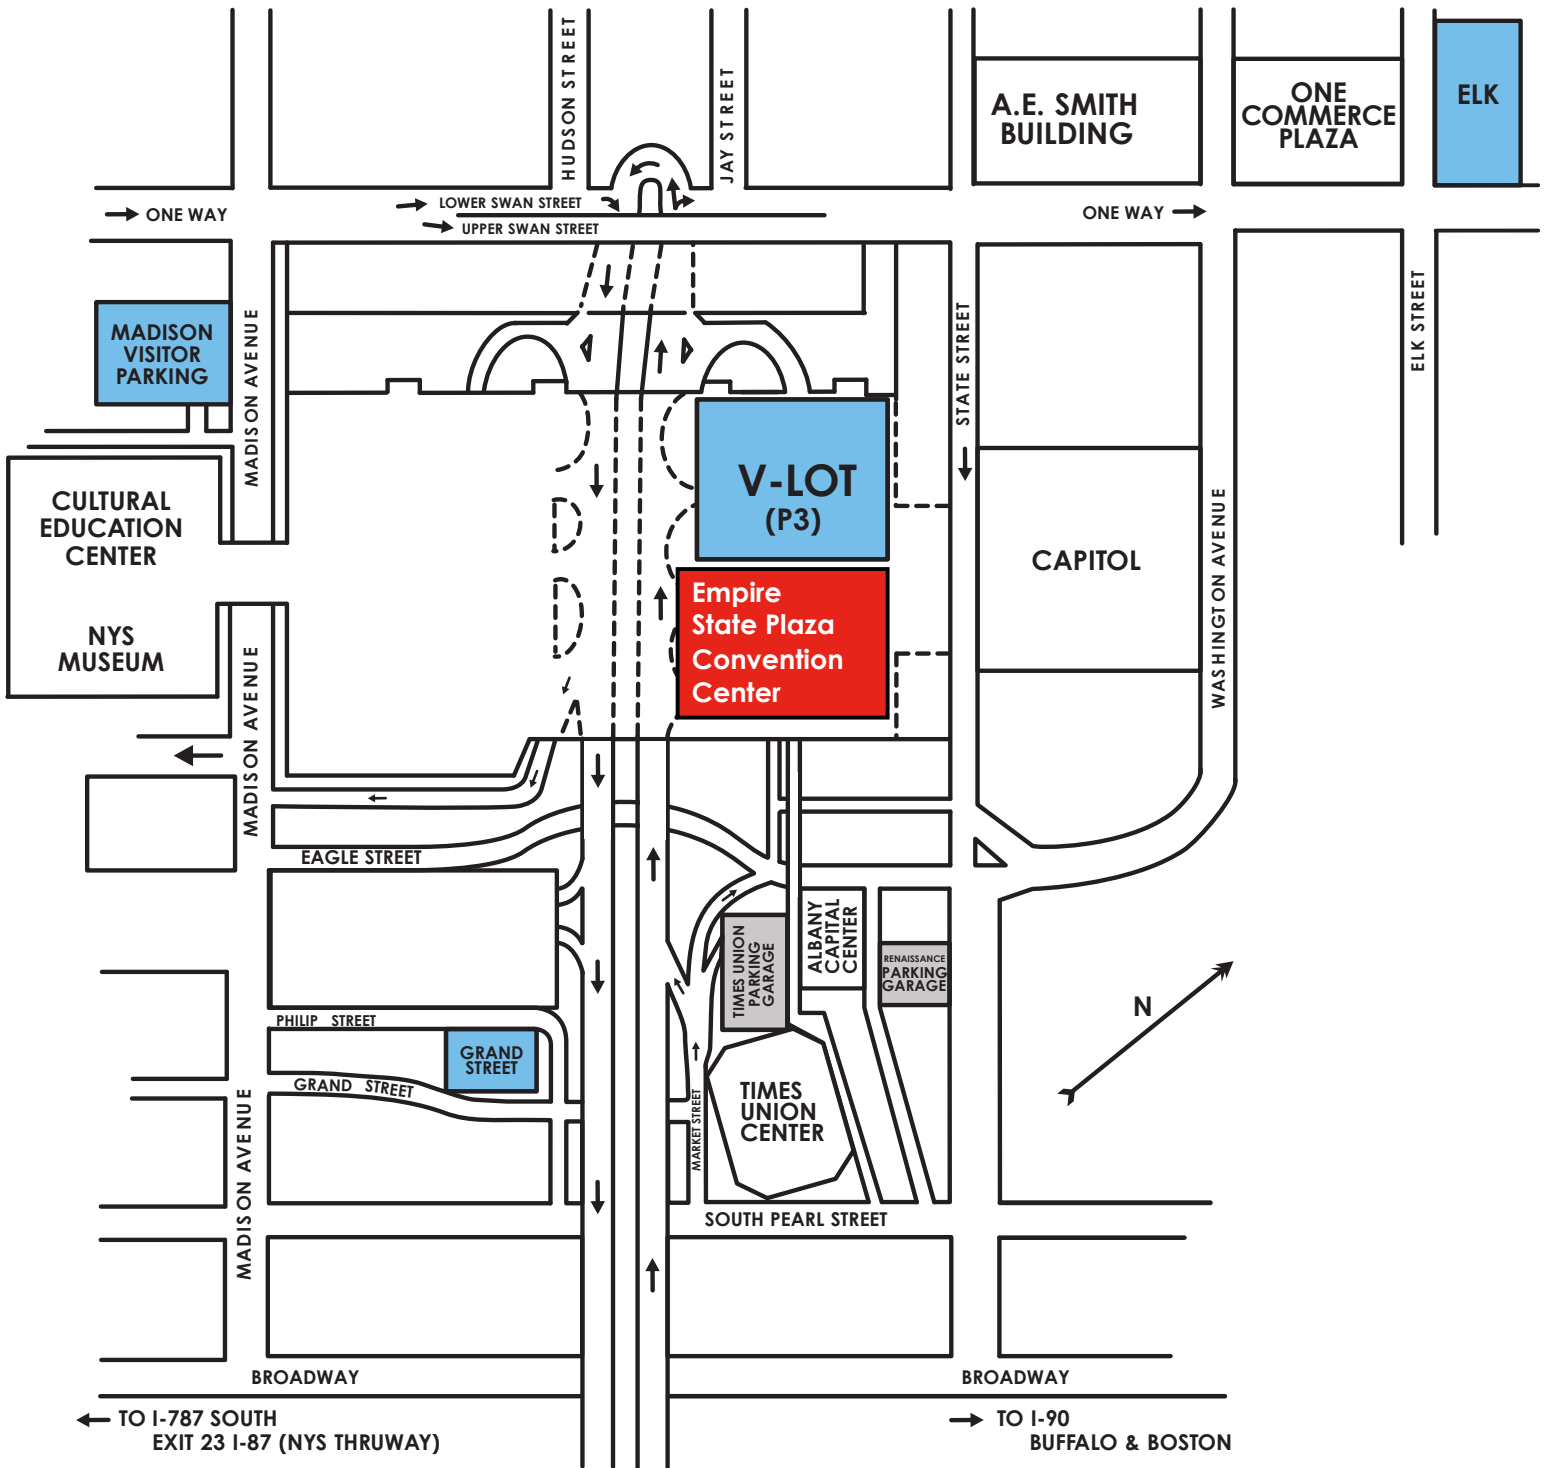

# Empire State Plaza Visitor Parking

parking.management@ogs.ny.gov  
518-474-8118

The Times Union and Renaissance Hotel parking garages are not OGS-managed parking facilities. Fee upon entry applies.

Office of  
General Services