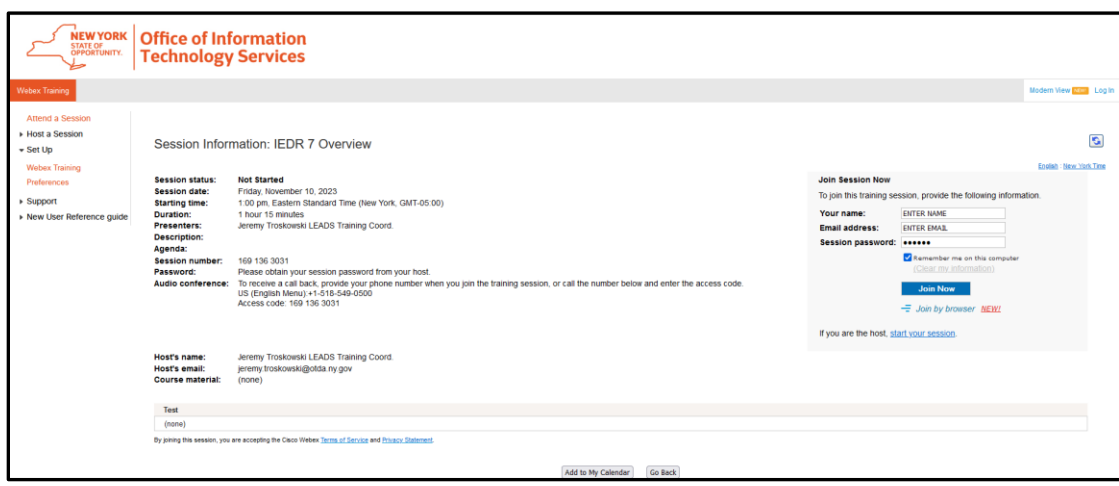

I/EDR 7.0

Webex Schedule

Monday November 20th 1:00pm-2:15pm
Webex Link: https://meetny.webex.com/meetny/k2/j.php?MTID=t51f61b7345fbbaa0469ba40daf858135
Session number: 169 067 7605 Session password: 4IEDR7
To Call into the Session: 1-518-549-0500 Access code: 169 067 7605
Monday November 20th 2:30pm-3:45pm
Webex Link: https://meetny.webex.com/meetny/k2/j.php?MTID=td091ac89598f3b1a472c0da032c9d11f
Session number: 169 151 9913 Session password: 4IEDR7
To Call into the Session: 1-518-549-0500 Access code: 169 151 9913

This session will outline changes to both OSS and I/EDR. Registration is not required. Click the session link that you would like to attend. Enter your name and email on the right side of the screen. Click the JOIN NOW button. You will then be brought into the Webex Session.

If you experience issues connecting your computer's sound through the Webex, please use the call-in number (518) 549-0500. You will be prompted to enter the Access Code.